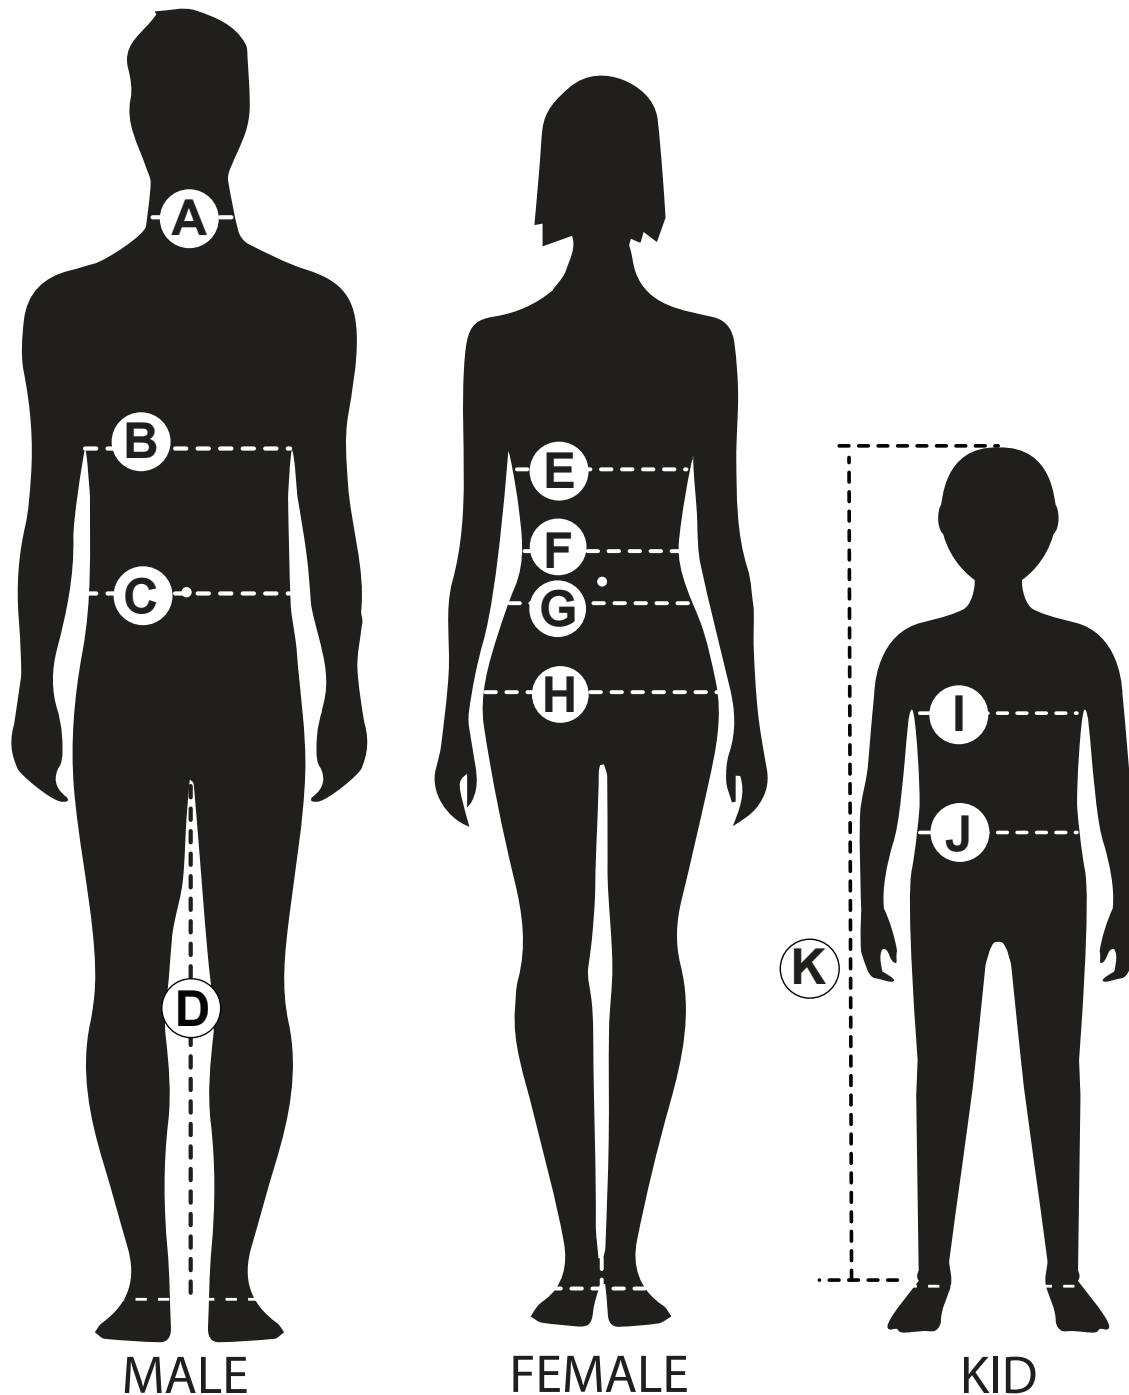

HOW TO MEASURE YOURSELF

MALE/ UNISEX

A) NECK

Measure around your neck at collar level. Keep one finger between the measuring tape and neck.

B) CHEST

Standing naturally, measure around the fullest part of the chest, keeping the tape at under arm level. Keep one finger between tape and body

C) WAIST

Measure around waist keeping one finger between tape and body. Measure at the navel.

D) INLEG

Measure the inside leg from the crotch to top of the heel of the shoe.

FEMALE

E) BUST

Standing naturally, measure around the fullest part of the chest / bust, keeping the tape at under arm level.

F) WAIST

Measure around the waist, placing one finger between tape and body. Measure above the navel, at the narrowest part of your waist.

G) LOW WAIST

Measure around the waist, placing one finger between tape and body. Measure 4cms below your navel.

H) HIPS

Standing naturally, measure around the fullest part of the hips. Keeping the tape level and straight. Placing one finger between tape and body.

KID

I) CHEST

Standing naturally, measure around the fullest part of the chest, keeping tape under arms and around shoulder blades.

J) WAIST

Measure around the smallest part of the child's waist, keeping one finger between tape and body.

K) HEIGHT

Standing with feet together and back to a wall. Measure from heel to the top of the head.

MEASURING TIPS

- The above measurements are relating to body measurements in centimeters. These are not garment measurements.
- For best results, ask someone to measure you with a tape measure. Keep the tape tight but not stretched and follow the above instructions.